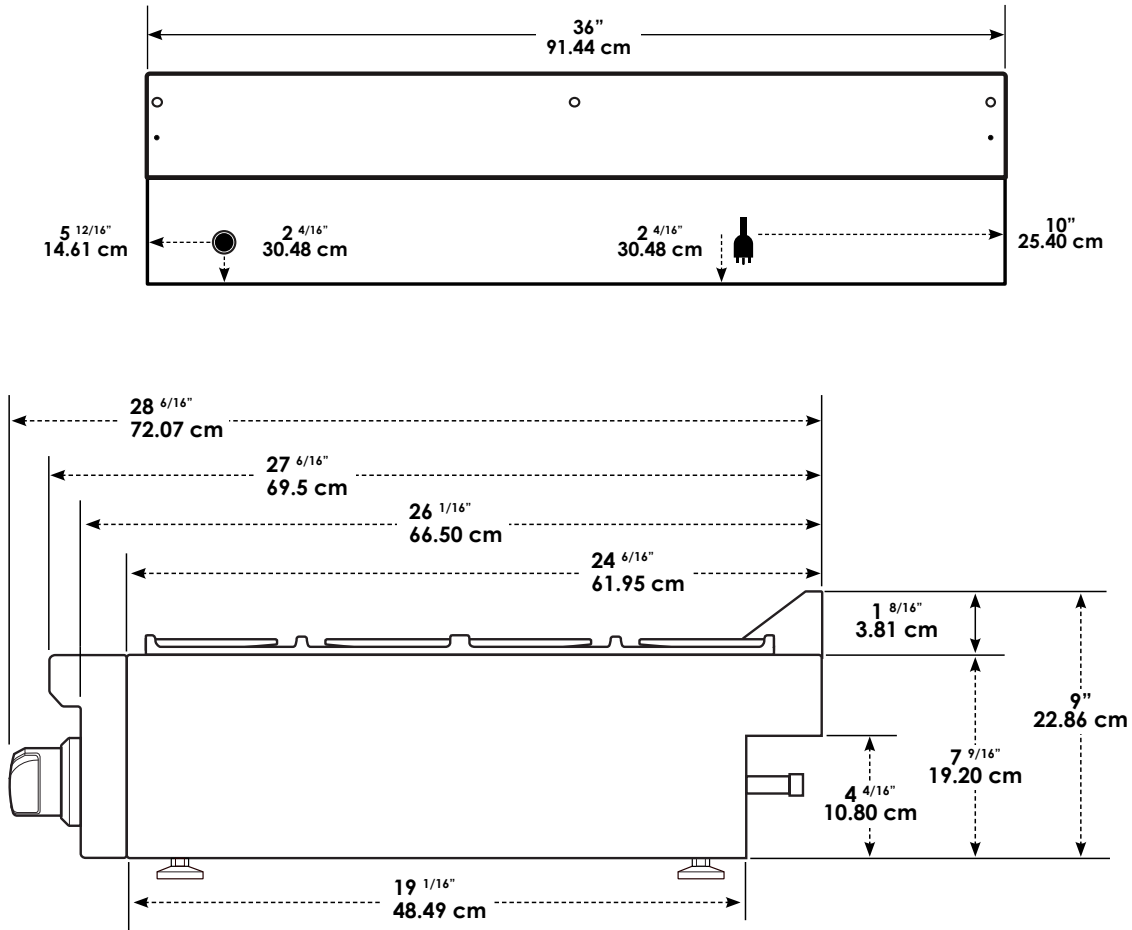

6
Sealed Burner
Knobs
Front
Large Burner, 15,000 BTU
Small Burner, 6,000 BTU
Dual Burner, 20,000 BTU
Standard Burner, 9,000 BTU
Standard Burner, 9,000 BTU
Large Burner, 12,000 BTU

Overall Dimensions

Depth **27^{5/16"} / 69.44 cm**
Width **36" / 91.44 cm**
Height **7^{9/16"} / 19.20 cm**
Height (to backsplash) **9" / 22.86 cm**

Overall Cutout Dimensions

Depth **24^{10/16"} / 62.55 cm**
Width **36^{4/16"} / 92.02 cm**
Height **7^{13/16"} / 19.84 cm**

General Information

Fuel Type **Natural Gas**
Electronic Ignition **Yes**
Control Knobs **Zinc Alloy**
Color **Stainless Steel**
Cast-Iron Grates **Yes**
Grate Features **Yes**
Adjustable Legs **Yes**

Power Requirements

Voltage **120 V**
Amperage **15 amps**
Hertz **60 Hz**
Power Cord Type **Plug-In**
Receptacle **3-Prong Outlet**
Power Cord Length **55" / 139.70 cm**

Included

Power Cord **Yes**
Grate **Yes**
Backsplash **Yes**
Conversion Kit with Installation Instructions **Yes**

Warranty

Length **2 Years**
Type **Limited**

Dimensions

Installation Guide

Position	Dimensions	Description
1	18" (54.70 cm)	Minimum distance to bottom edge of top cabinet
2	12" (30.48 cm)	Minimum distance from cooktop surface
A	36" (91.44 cm)	Minimum width of the hood area
B	26" (66.04 cm) to 32" (81.28 cm)	Minimum and Maximum distance between the top of the cooking area and the bottom of a Forté range hood*
C	36 (91.44 cm)	Width of cabinet opening