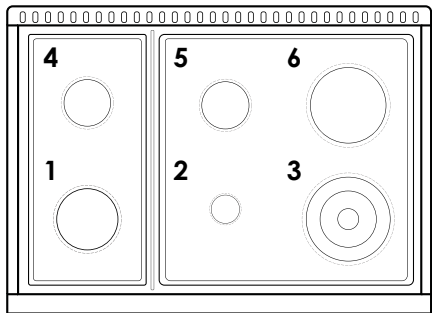

FGRT366

36 Inch Stainless Steel Gas Rangetop

FORTÉ

Features

- **Convertible Rangetop** allows you to convert between Liquid Propane and Natural Gas.
- **Edge-To-Edge Grates** allow for seamless transition of heavy pots and pans across burners.
- **6 Italian Burners** give you full control of your cooking, firing up to 20,000 BTU.
- **Heavy-Duty Stainless Steel Knobs** withstand various cooking environments.

Cooktop Burner Diagram

Number of Cooktop Burners
Burner/Element Type
Cooktop Control Type
Knob Location
Burner/Element Output 1
Burner/Element Output 2
Burner/Element Output 3
Burner/Element Output 4
Burner/Element Output 5
Burner/Element Output 6

6
Sealed Burner
Knobs
Front
Large Burner, 15,000 BTU
Small Burner, 6,000 BTU
Dual Burner, 20,000 BTU
Standard Burner, 9,000 BTU
Standard Burner, 9,000 BTU
Large Burner, 12,000 BTU

Overall Dimensions

Depth **27^{5/16"} / 69.44 cm**
Width **36" / 91.44 cm**
Height **7^{9/16"} / 19.20 cm**
Height (to backsplash) **9" / 22.86 cm**

Overall Cutout Dimensions

Depth **24^{10/16"} / 62.55 cm**
Width **36^{4/16"} / 92.02 cm**
Height **7^{13/16"} / 19.84 cm**

General Information

Fuel Type **Natural Gas**
Electronic Ignition **Yes**
Control Knobs **Zinc Alloy**
Color **Stainless Steel**
Cast-Iron Grates **Yes**
Grate Features **Yes**
Adjustable Legs **Yes**