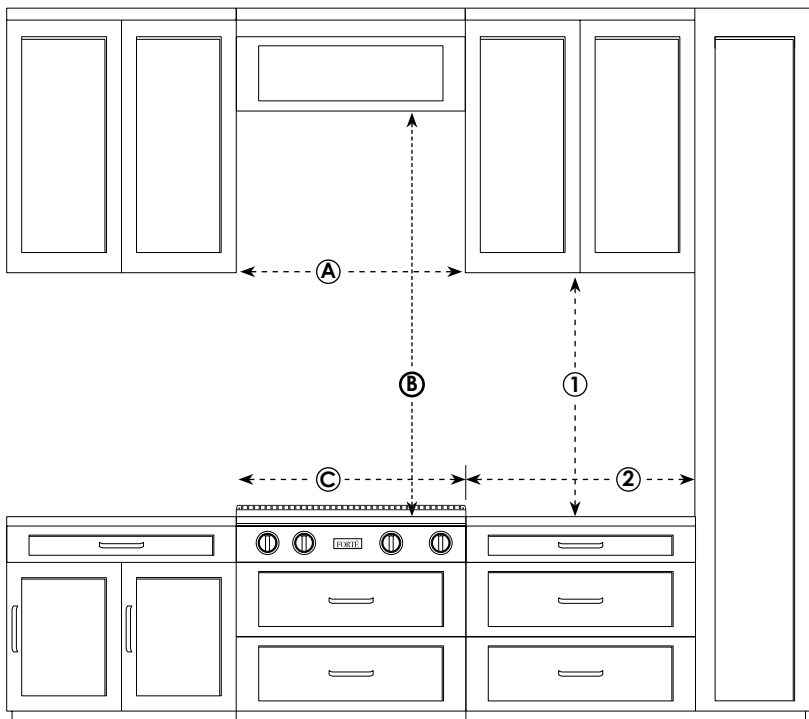

6
Sealed Burner
Knobs
Front
Large Burner, 15,000 BTU
Small Burner, 6,000 BTU
Dual Burner, 20,000 BTU
Standard Burner, 9,000 BTU
Standard Burner, 9,000 BTU
Large Burner, 12,000 BTU

Overall Dimensions

Depth **27^{5/16"} / 69.44 cm**
Width **36" / 91.44 cm**
Height **7^{9/16"} / 19.20 cm**
Height (to backsplash) **9" / 22.86 cm**

Overall Cutout Dimensions

Depth **24^{10/16"} / 62.55 cm**
Width **36^{4/16"} / 92.02 cm**
Height **7^{13/16"} / 19.84 cm**

General Information

Fuel Type **Natural Gas**
Electronic Ignition **Yes**
Control Knobs **Zinc Alloy**
Color **Stainless Steel**
Cast-Iron Grates **Yes**
Grate Features **Yes**
Adjustable Legs **Yes**

Power Requirements

Voltage **120 V**
Amperage **15 amps**
Hertz **60 Hz**
Power Cord Type **Plug-In**
Receptacle **3-Prong Outlet**
Power Cord Length **55" / 139.70 cm**

Included

Power Cord **Yes**
Grate **Yes**
Backsplash **Yes**
Conversion Kit with Installation Instructions **Yes**

Warranty

Length **2 Years**
Type **Limited**

Dimensions

Installation Guide

Position	Dimensions	Description
1	18" (54.70 cm)	Minimum distance to bottom edge of top cabinet
2	12" (30.48 cm)	Minimum distance from cooktop surface
A	36" (91.44 cm)	Minimum width of the hood area
B	26" (66.04 cm) to 32" (81.28 cm)	Minimum and Maximum distance between the top of the cooking area and the bottom of a Forté range hood*
C	36 (91.44 cm)	Width of cabinet opening