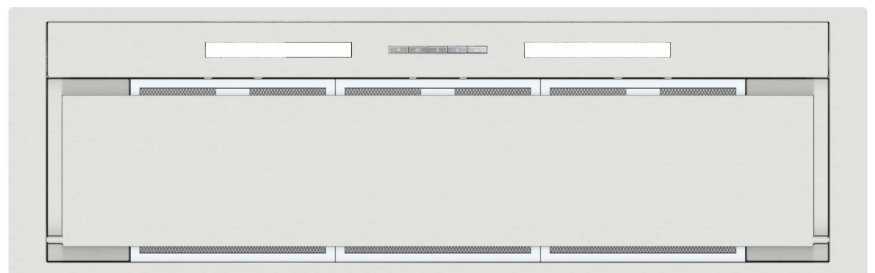

MAYA Insert Flush 24 - 30 - 36 inches

MAYA

MAYA 24 - 30 - 36 inches

FEATURES

- Premium domestic range hood
- Stainless-steel construction
- Welded seams
- Hand-finished edges
- Heavy-duty blower
- Mesh anti-grease filters
- Time delay shut-off
- Light indicator for grease filter maintenance
- Light indicator for charcoal filter replacement
- Convertible (external venting or recirculating)
- Easy installation system
- Made in Italy