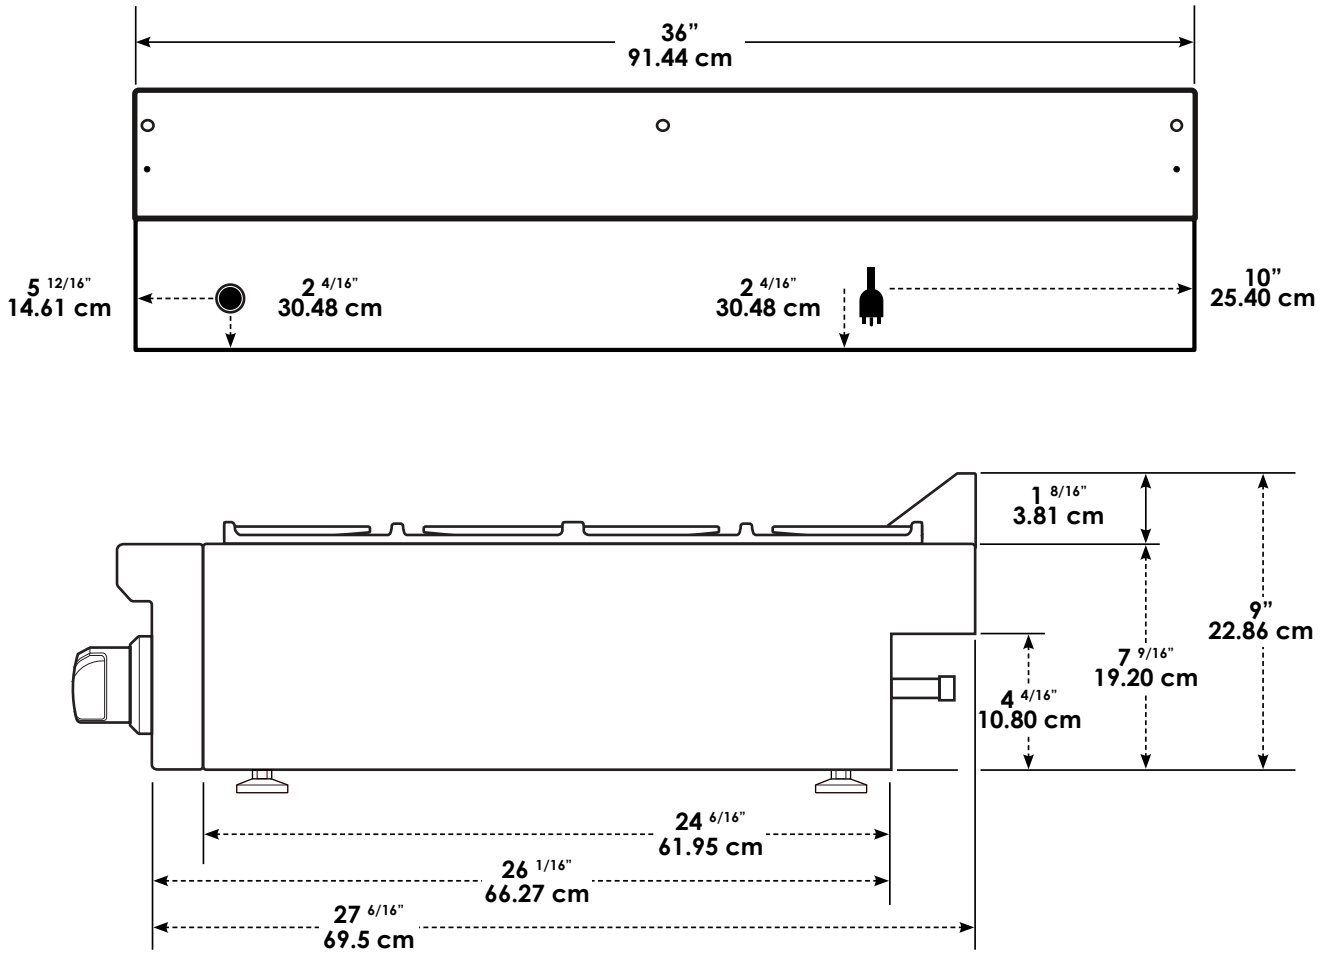

6
Sealed Burner
Knobs
Front
Large Burner, 15,000 BTU
Small Burner, 6,000 BTU
Dual Burner, 20,000 BTU
Standard Burner, 9,000 BTU
Standard Burner, 9,000 BTU
Large Burner, 12,000 BTU

Overall Dimensions

Depth **27^{5/16"} / 69.44 cm**
Width **36" / 91.44 cm**
Height **7^{9/16"} / 19.20 cm**
Height (to backsplash) **9" / 22.86 cm**

Overall Cutout Dimensions

Depth **24^{10/16"} / 62.55 cm**
Width **36^{4/16"} / 92.02 cm**
Height **7^{13/16"} / 19.84 cm**

General Information

Fuel Type **Natural Gas**
Electronic Ignition **Yes**
Control Knobs **Zinc Alloy**
Color **Stainless Steel**
Cast-Iron Grates **Yes**
Grate Features **Yes**
Adjustable Legs **Yes**

Power Requirements

Voltage **120 V**
Amperage **15 amps**
Hertz **60 Hz**
Power Cord Type **Plug-In**
Receptacle **3-Prong Outlet**
Power Cord Length **55" / 139.70 cm**

Included

Power Cord **Yes**
Grate **Yes**
Backsplash **Yes**
Conversion Kit with Installation Instructions **Yes**

Warranty

Length **2 Years**
Type **Limited**

Dimensions

Installation Guide

Position	Dimensions	Description
1	18" (54.70 cm)	Minimum distance to bottom edge of top cabinet
2	12" (30.48 cm)	Minimum distance from cooktop surface
A	36" (91.44 cm)	Minimum width of the hood area
B	26" (66.04 cm) to 32" (81.28 cm)	Minimum and Maximum distance between the top of the cooking area and the bottom of a Forté range hood*
C	36" (91.44 cm)	Width of cabinet opening