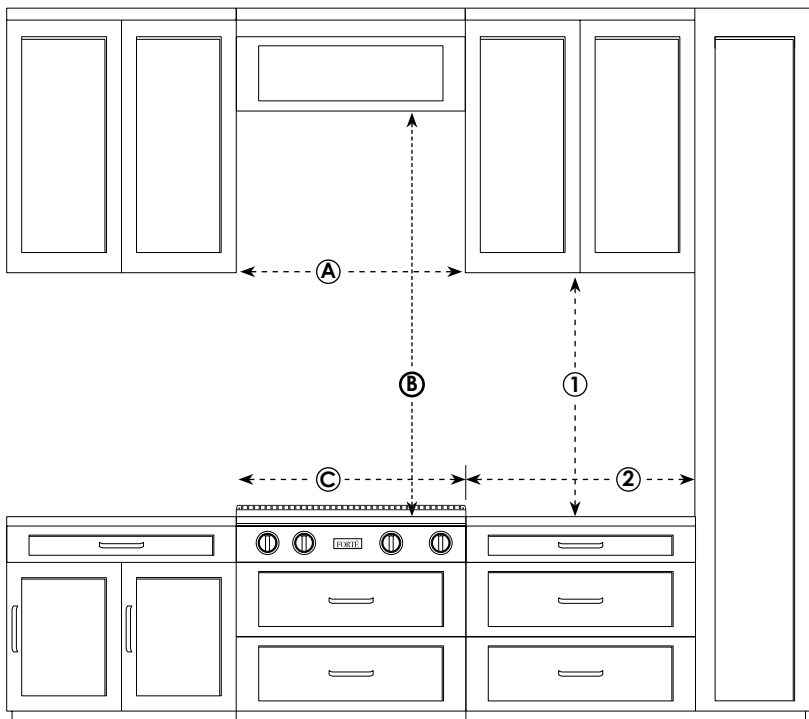

6
Sealed Burner
Knobs
Front
Large Burner, 15,000 BTU
Small Burner, 6,000 BTU
Dual Burner, 20,000 BTU
Standard Burner, 9,000 BTU
Standard Burner, 9,000 BTU
Large Burner, 12,000 BTU

Overall Dimensions

Depth **27^{5/16"} / 69.44 cm**
Width **36" / 91.44 cm**
Height **7^{9/16"} / 19.20 cm**
Height (to backsplash) **9" / 22.86 cm**

Overall Cutout Dimensions

Depth **24^{10/16"} / 62.55 cm**
Width **36^{4/16"} / 92.02 cm**
Height **7^{13/16"} / 19.84 cm**

General Information

Fuel Type **Natural Gas**
Electronic Ignition **Yes**
Control Knobs **Zinc Alloy**
Color **Stainless Steel**
Cast-Iron Grates **Yes**
Grate Features **Yes**
Adjustable Legs **Yes**

Power Requirements

Voltage **120 V**
Amperage **15 amps**
Hertz **60 Hz**
Power Cord Type **Plug-In**
Receptacle **3-Prong Outlet**
Power Cord Length **55" / 139.70 cm**

Included

Power Cord **Yes**
Grate **Yes**
Backsplash **Yes**
Conversion Kit with Installation Instructions **Yes**

Warranty

Length **2 Years**
Type **Limited**

Dimensions

Installation Guide

Position	Dimensions	Description
1	18" (54.70 cm)	Minimum distance to bottom edge of top cabinet
2	12" (30.48 cm)	Minimum distance from cooktop surface
A	36" (91.44 cm)	Minimum width of the hood area
B	26" (66.04 cm) to 32" (81.28 cm)	Minimum and Maximum distance between the top of the cooking area and the bottom of a Forté range hood*
C	36" (91.44 cm)	Width of cabinet opening