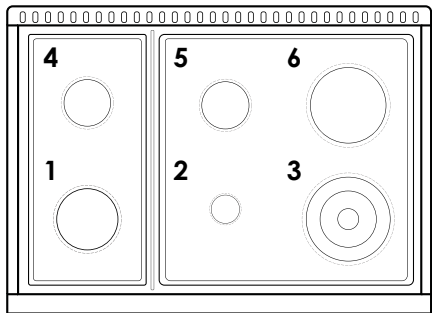

FGRT366

36 Inch Stainless Steel Gas Rangetop

FORTÉ

Features

- **Convertible Rangetop** allows you to convert between Liquid Propane and Natural Gas.
- **Edge-To-Edge Grates** allow for seamless transition of heavy pots and pans across burners.
- **6 Italian Burners** give you full control of your cooking, firing up to 20,000 BTU.
- **Heavy-Duty Stainless Steel Knobs** withstand various cooking environments.

Cooktop Burner Diagram

Number of Cooktop Burners
Burner/ Element Type
Cook top Control Type
Knob Location
Burner/Element Output 1
Burner/Element Output 2
Burner/Element Output 3
Burner/Element Output 4
Burner/Element Output 5
Burner/Element Output 6

6
Sealed Burner
Knobs
Front
Large Burner, 15,000 BTU
Small Burner, 6,000 BTU
Dual Burner, 20,000 BTU
Standard Burner, 9,000 BTU
Standard Burner, 9,000 BTU
Large Burner, 12,000 BTU

Overall Dimensions

Depth **27^{5/16"} / 69.44 cm**
Width **36" / 91.44 cm**
Height **7^{9/16"} / 19.20 cm**
Height (to backsplash) **9" / 22.86 cm**

Overall Cutout Dimensions

Depth **24^{10/16"} / 62.55 cm**
Width **36^{4/16"} / 92.02 cm**
Height **7^{13/16"} / 19.84 cm**

General Information

Fuel Type **Natural Gas**
Electronic Ignition **Yes**
Control Knobs **Zinc Alloy**
Color **Stainless Steel**
Cast-Iron Grates **Yes**
Grate Features **Yes**
Adjustable Legs **Yes**