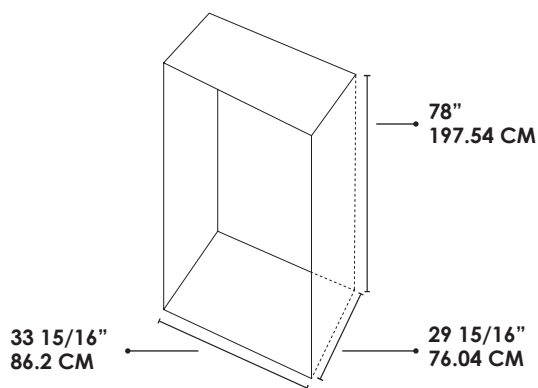

21 CU. FT. UPRIGHT FREEZER

F21UFESWW - WHITE / F21UFESSS - STAINLESS STEEL

Product Dimensions

	Inches	CM
Actual Height	76 ¹² / ₁₆	195
Height Not Including Hinge	76	193
Actual Width	32 ¹¹ / ₁₆	83
Actual Depth	28 ¹⁵ / ₁₆	73.5
Depth Excluding Door	26	66
Depth with Door Open 90°	60 ³ / ₁₆	152.8

21 CU.FT. UPRIGHT FREEZER

F21UFESSS - STAINLESS STEEL
F21UFESWW - WHITE

FORTÉ

POINT	DESCRIPTION	INCHES	CM
A	Actual Height	76 ¹² / ₁₆	195
B	Height Not Including Hinge	76	193
C	Actual Width	32 ¹¹ / ₁₆	83
D	Actual Depth	28 ¹⁵ / ₁₆	73.5
E	Depth Excluding Door	26	66
F	Depth with Door Open 90°	60 ³ / ₁₆	152.8

RECOMMENDED CUT-OUT DIMENSIONS

PLANNED DIMENSIONS