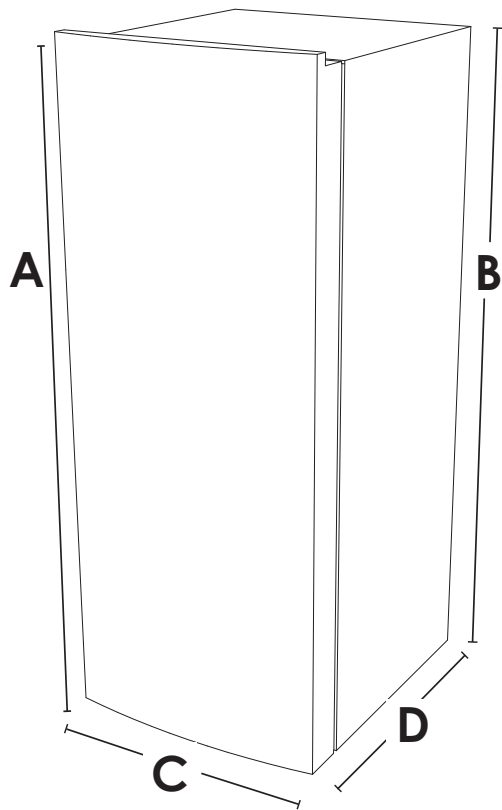

INTERIOR FEATURES

CABINET LINER	WHITE
NUMBER OF SHELVES	3 SPILL-PROOF GLASS
ADJUSTABLE SHELVES	NO
INTERIOR LIGHT	YES
ICE TRAY	NO

EXTERIOR FEATURES

STYLE	SINGLE DOOR
BUILT-IN/FREESTANDING	FREESTANDING
DOOR SWING	RIGHT HINGE
HANDLES	RECESSED

21 CU.FT. UPRIGHT FREEZER

F21UFESSS - STAINLESS STEEL
F21UFESWW - WHITE

FORTÉ

POINT	DESCRIPTION	INCHES	CM
A	Actual Height	76 ¹² / ₁₆	195
B	Height Not Including Hinge	76	193
C	Actual Width	32 ¹¹ / ₁₆	83
D	Actual Depth	28 ¹⁵ / ₁₆	73.5
E	Depth Excluding Door	26	66
F	Depth with Door Open 90°	60 ³ / ₁₆	152.8