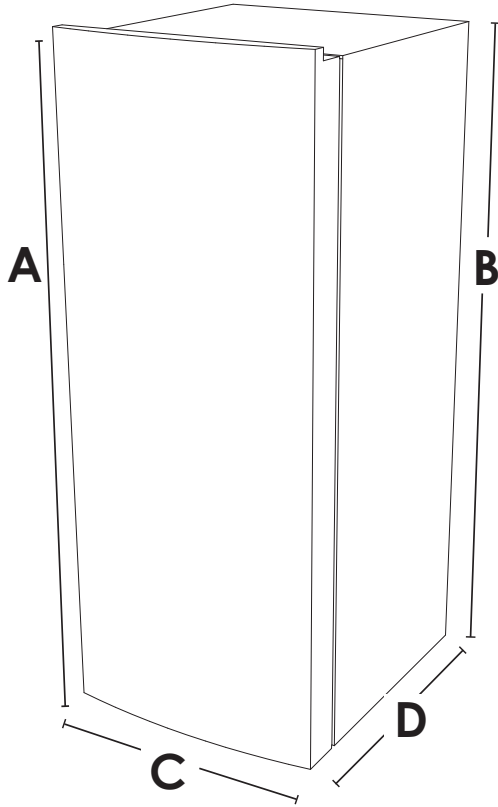

INTERIOR FEATURES

CABINET LINER	WHITE
NUMBER OF SHELVES	3 SPILL-PROOF GLASS
ADJUSTABLE SHELVES	NO
INTERIOR LIGHT	YES
ICE TRAY	NO

EXTERIOR FEATURES

STYLE	SINGLE DOOR
BUILT-IN/FREESTANDING	FREESTANDING
DOOR SWING	RIGHT HINGE
HANDLES	RECESSED

21 CU.FT. UPRIGHT FREEZER

F21UFESSS - STAINLESS STEEL
F21UFESWW - WHITE

FORTÉ

POINT	DESCRIPTION	INCHES	CM
A	Actual Height	76 ¹² / ₁₆	195
B	Height Not Including Hinge	76	193
C	Actual Width	32 ¹¹ / ₁₆	83
D	Actual Depth	28 ¹⁵ / ₁₆	73.5
E	Depth Excluding Door	26	66
F	Depth with Door Open 90°	60 ³ / ₁₆	152.8