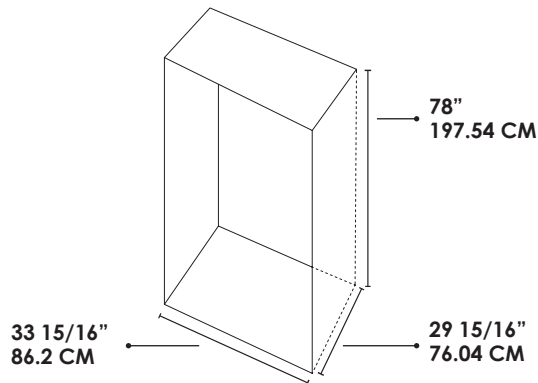

21 CU. FT. UPRIGHT FREEZER

F21UFESSS - STAINLESS STEEL / F21UFESWW - WHITE

Product Dimensions

	Inches	CM
Actual Height	76 ¹² / ₁₆	195
Height Not Including Hinge	76	193
Actual Width	32 ¹¹ / ₁₆	83
Actual Depth	28 ¹⁵ / ₁₆	73.5
Depth Excluding Door	26	66
Depth with Door Open 90°	60 ³ / ₁₆	152.8

21 CU.FT. UPRIGHT FREEZER

F21UFESSS - STAINLESS STEEL
F21UFESWW - WHITE

FORTÉ

POINT	DESCRIPTION	INCHES	CM
A	Actual Height	76 ¹² / ₁₆	195
B	Height Not Including Hinge	76	193
C	Actual Width	32 ¹¹ / ₁₆	83
D	Actual Depth	28 ¹⁵ / ₁₆	73.5
E	Depth Excluding Door	26	66
F	Depth with Door Open 90°	60 ³ / ₁₆	152.8

RECOMMENDED CUT-OUT DIMENSIONS

PLANNED DIMENSIONS