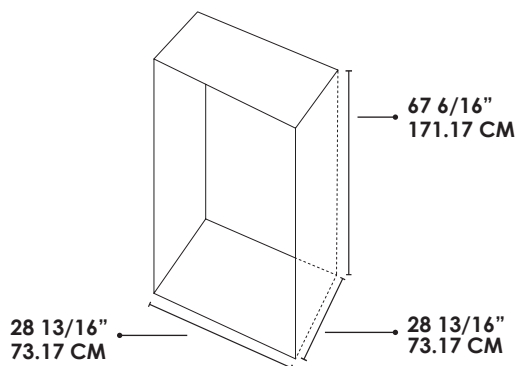

14.5 CU. FT. TOP MOUNTED REFRIGERATOR

F15TFRESSS - STAINLESS STEEL / F15TFRESWW - WHITE / F15TFRESBB - BLACK

Product Dimensions

	Inches	CM
Actual Height	66 ² / ₁₆	168
Height Not Including Hinge	65 ³ / ₁₆	165.6
Actual Width	27 ⁹ / ₁₆	70
Actual Depth	27 ⁹ / ₁₆	70
Depth Excluding Doors	24 ⁷ / ₁₆	62
Depth with Door Open 90°	53 ⁶ / ₁₆	135.5

INTERIOR FEATURES

CABINET LINER	WHITE
NUMBER OF SHELVES	2 GLASS
ADJUSTABLE SHELVES	YES
INTERIOR LIGHT	YES
ICE TRAY	1 STANDARD

EXTERIOR FEATURES

STYLE	TWO DOOR
BUILT-IN/FREESTANDING	FREESTANDING
DOOR SWING	REVERSIBLE
HANDLES	RECESSED

14.5 CU.FT. TOP MOUNTED REFRIGERATOR

F15TFRESSS - STAINLESS STEEL
 F15TFRESWW - WHITE
 F15TFRESBB - BLACK

FORTÉ

POINT	DESCRIPTION	INCHES	CM
A	Actual Height	66 ² / ₁₆	168
B	Height Not Including Hinge	65 ³ / ₁₆	165.6
C	Actual Width	27 ⁹ / ₁₆	70
D	Actual Depth	27 ⁹ / ₁₆	70
E	Depth Excluding Doors	24 ⁷ / ₁₆	62
F	Depth with Door Open 90°	53 ⁶ / ₁₆	135.5

RECOMMENDED CUT-OUT DIMENSIONS

PLANNED DIMENSIONS