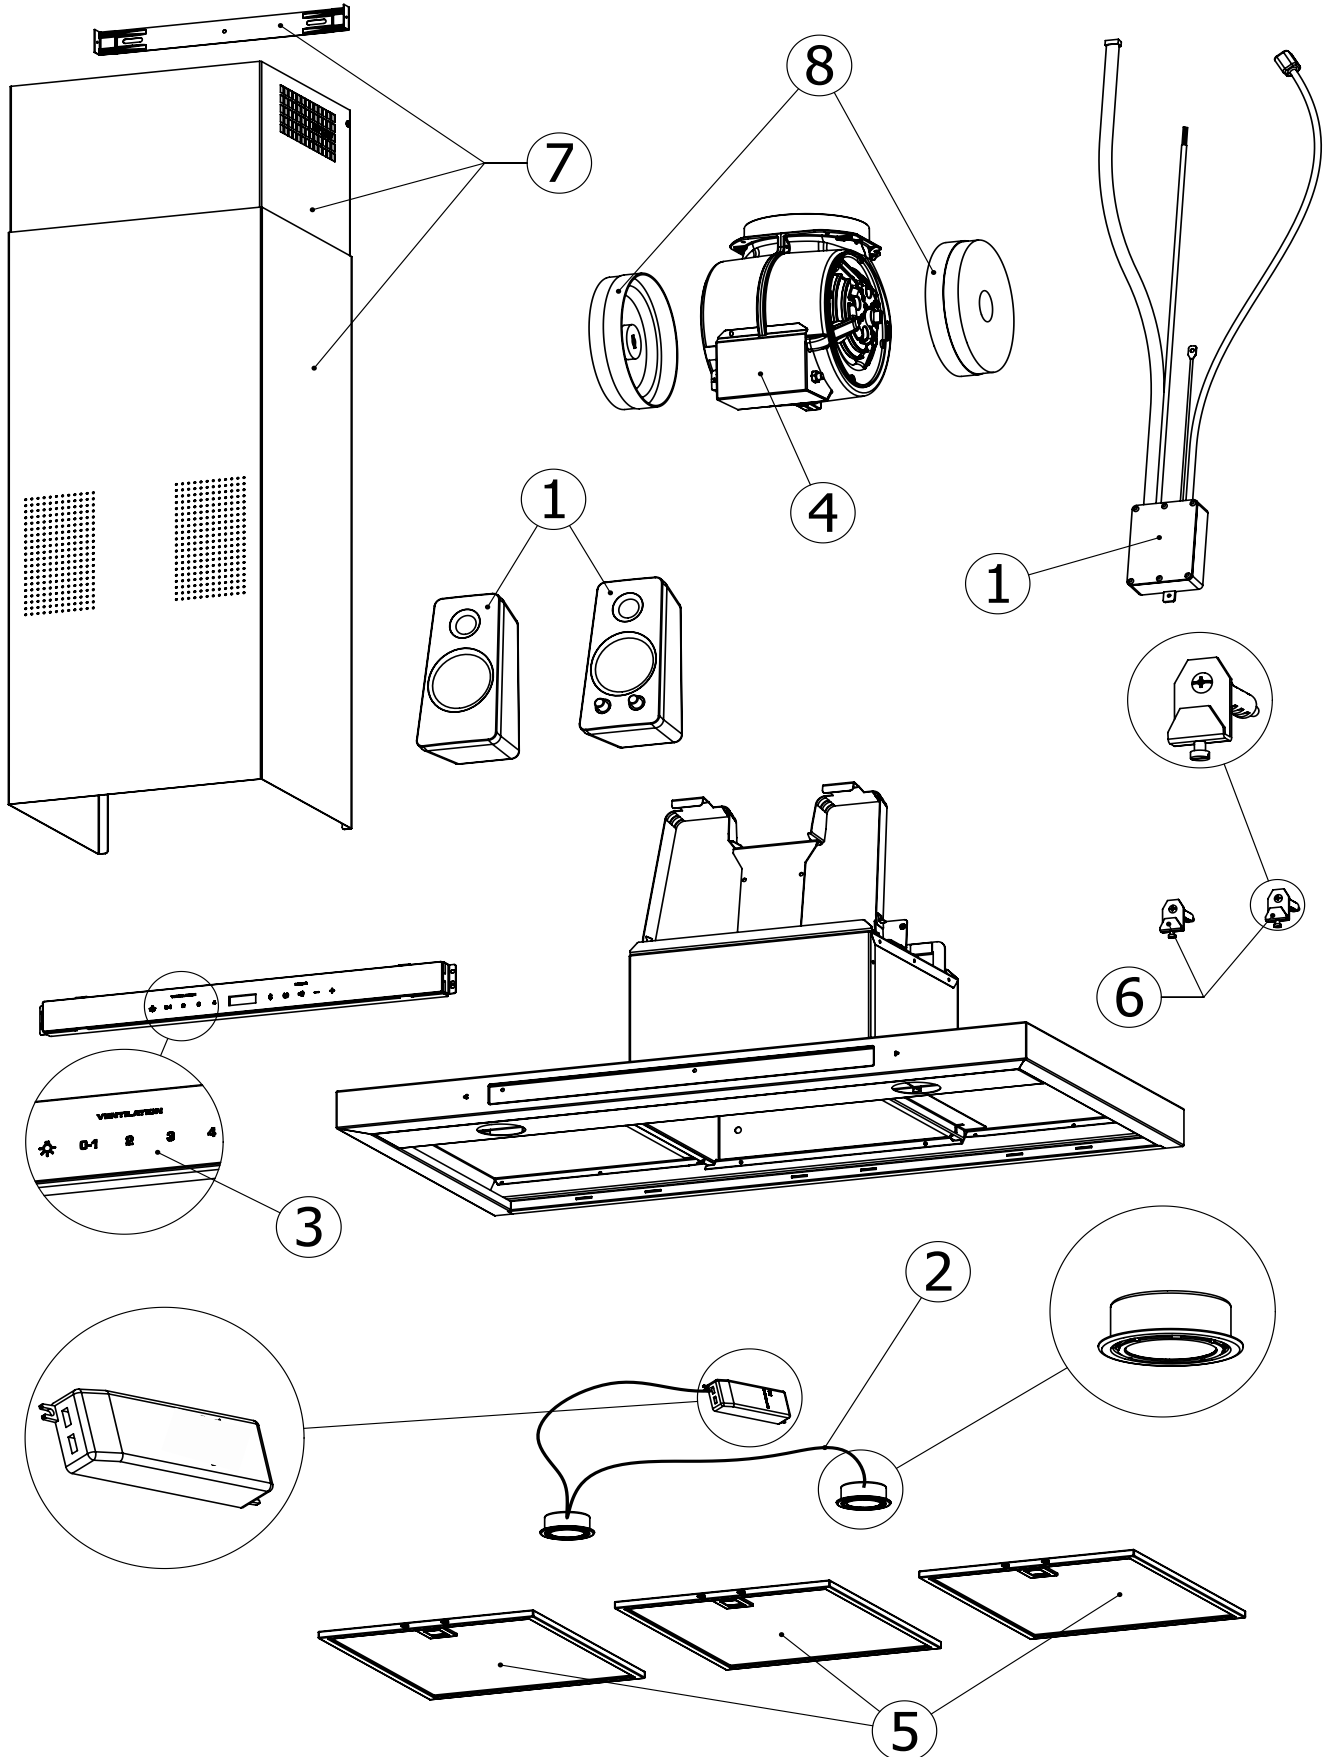

Exploded view

Model:	COLLEGARE
Code:	3944331

Spare part list

Model:	COLLEGARE
Code:	3944331

Ref.	Code	Description	Q.ty	Validity	
				From	To
			90cm	(year/week)	(year/week)
1	R222400	MAIN WIRING + SPEAKER KIT	1	19/27	
2	R01246	LIGHTING KIT 2 LEDS Ø58	1	19/27	
3	R271094	CONTROLS GLASS	1	19/27	
4	R211087	ASPIRATOR	1	19/27	
5	R2581471	METAL FILTER	3	19/27	
6	R291117	FIXING KIT	1	19/27	
7	R01252	CHIMNEYS KIT	1	19/27	
8	0050U010UL	CARBON FILTER KIT	1	19/27	

Electrical diagram

Model:	COLLEGARE
Code:	3944331

Validity	
From	To
19/27	