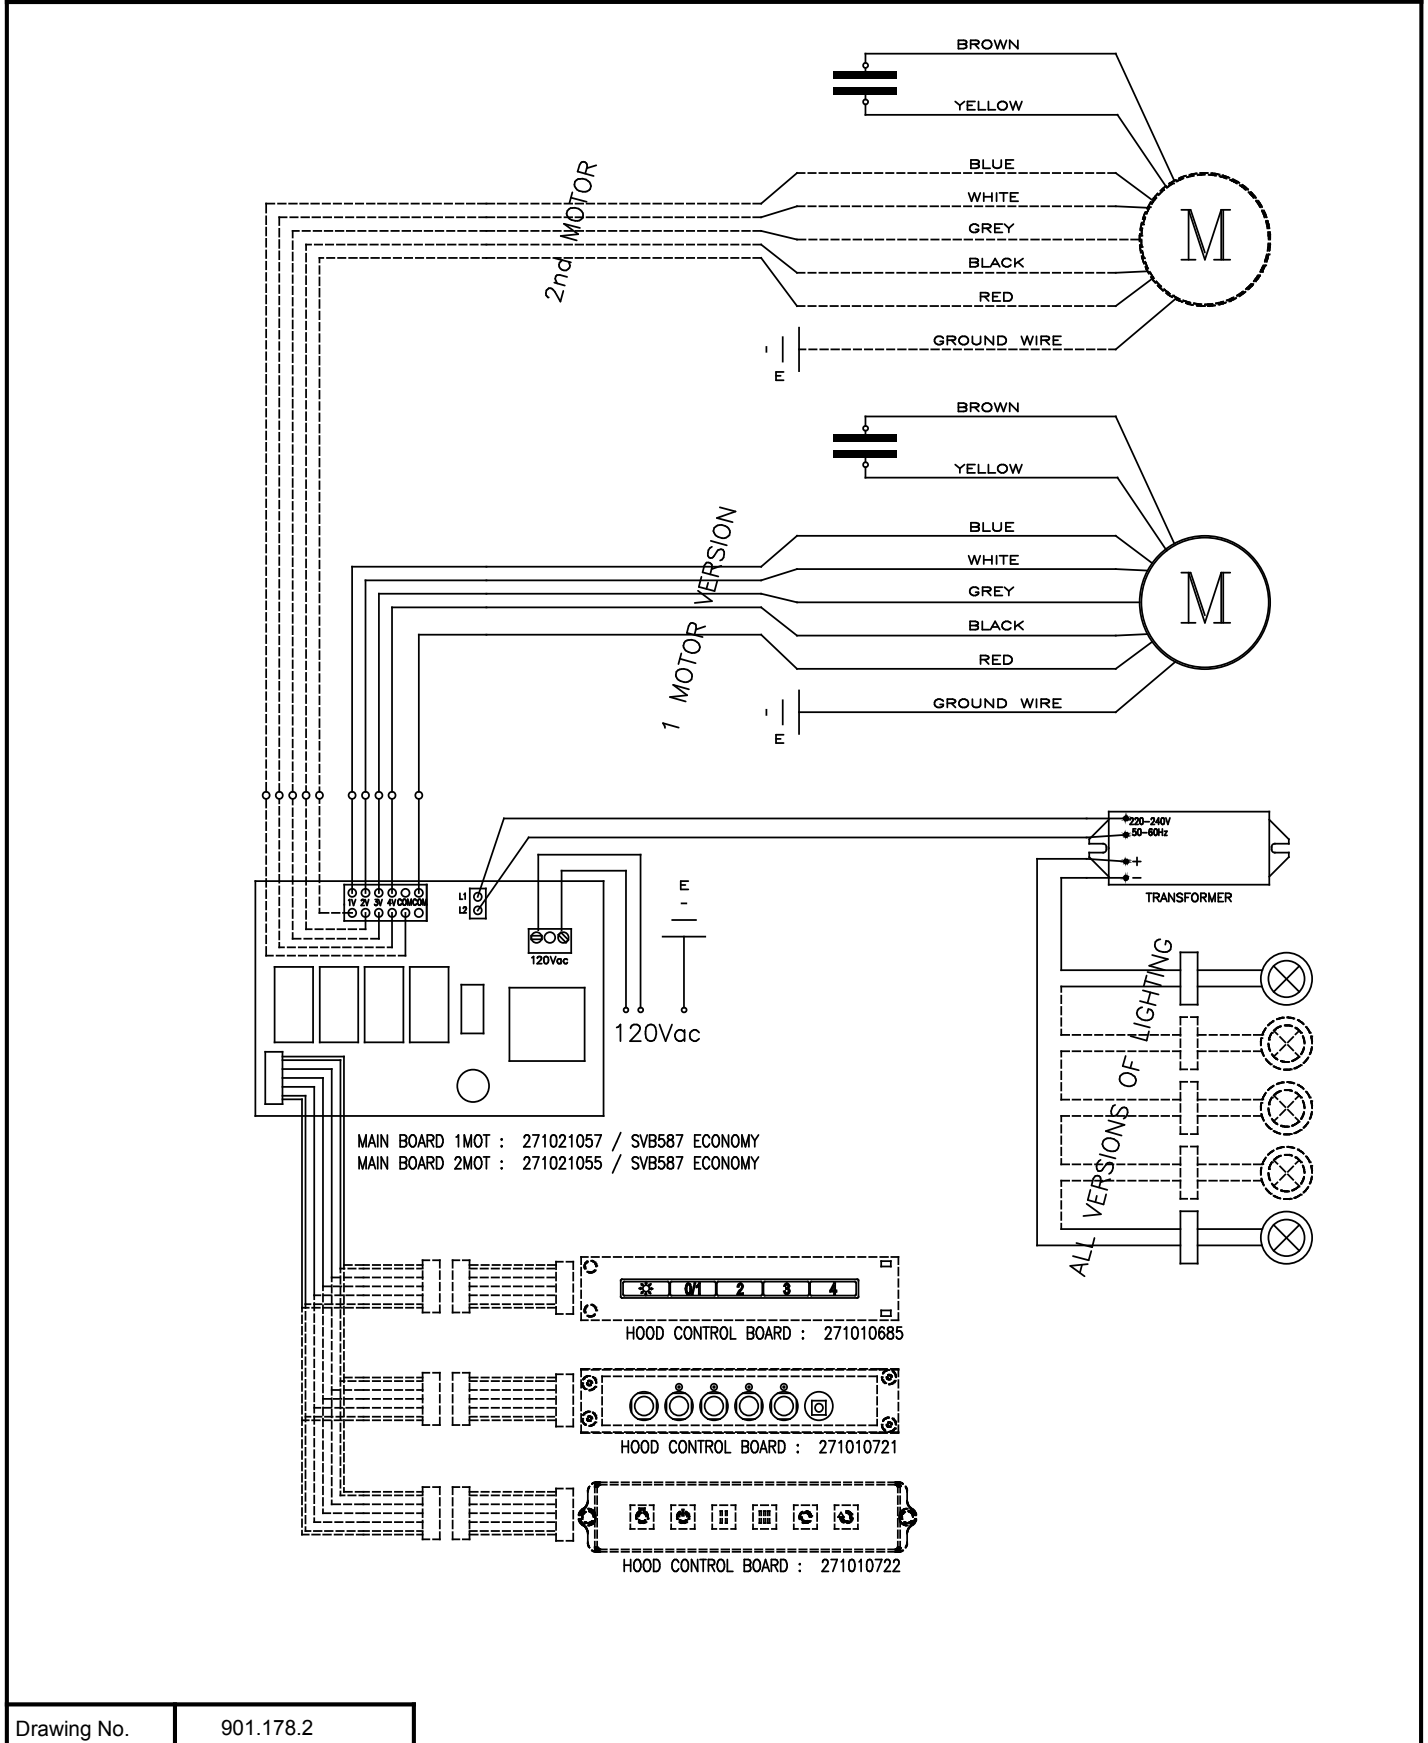

# Exploded view

Model:	<b>LIBERTA</b>
Code:	<b>3944301</b>

# Spare part list

Model:	<b>LIBERTA</b>
Code:	<b>3944301</b>

Ref.	Code	Description	Q.ty		Validity	
					From	To
			28in	34in	(year/week)	(year/week)
1	R2223862	MAIN WIRING	1	1	19/27	
2	R01246	LIGHTING KIT 2 LEDS Ø58	1	1	19/27	
3	R224137	CONTROLS	1	1	19/27	
4	R211087	ASPIRATOR	1	1	19/27	
5	R2581521	BUFFLE METAL FILTER	3	4	19/27	
6	R01257	FIXING KIT	1	1	19/27	
7	0050U010UL	CARBON FILTER KIT	1	1	19/27	

# Electrical diagram

Model:	<b>LIBERTA</b>
Code:	<b>3944301</b>

Validity	
From	To
19/27	

Drawing No.	901.178.2
-------------	-----------