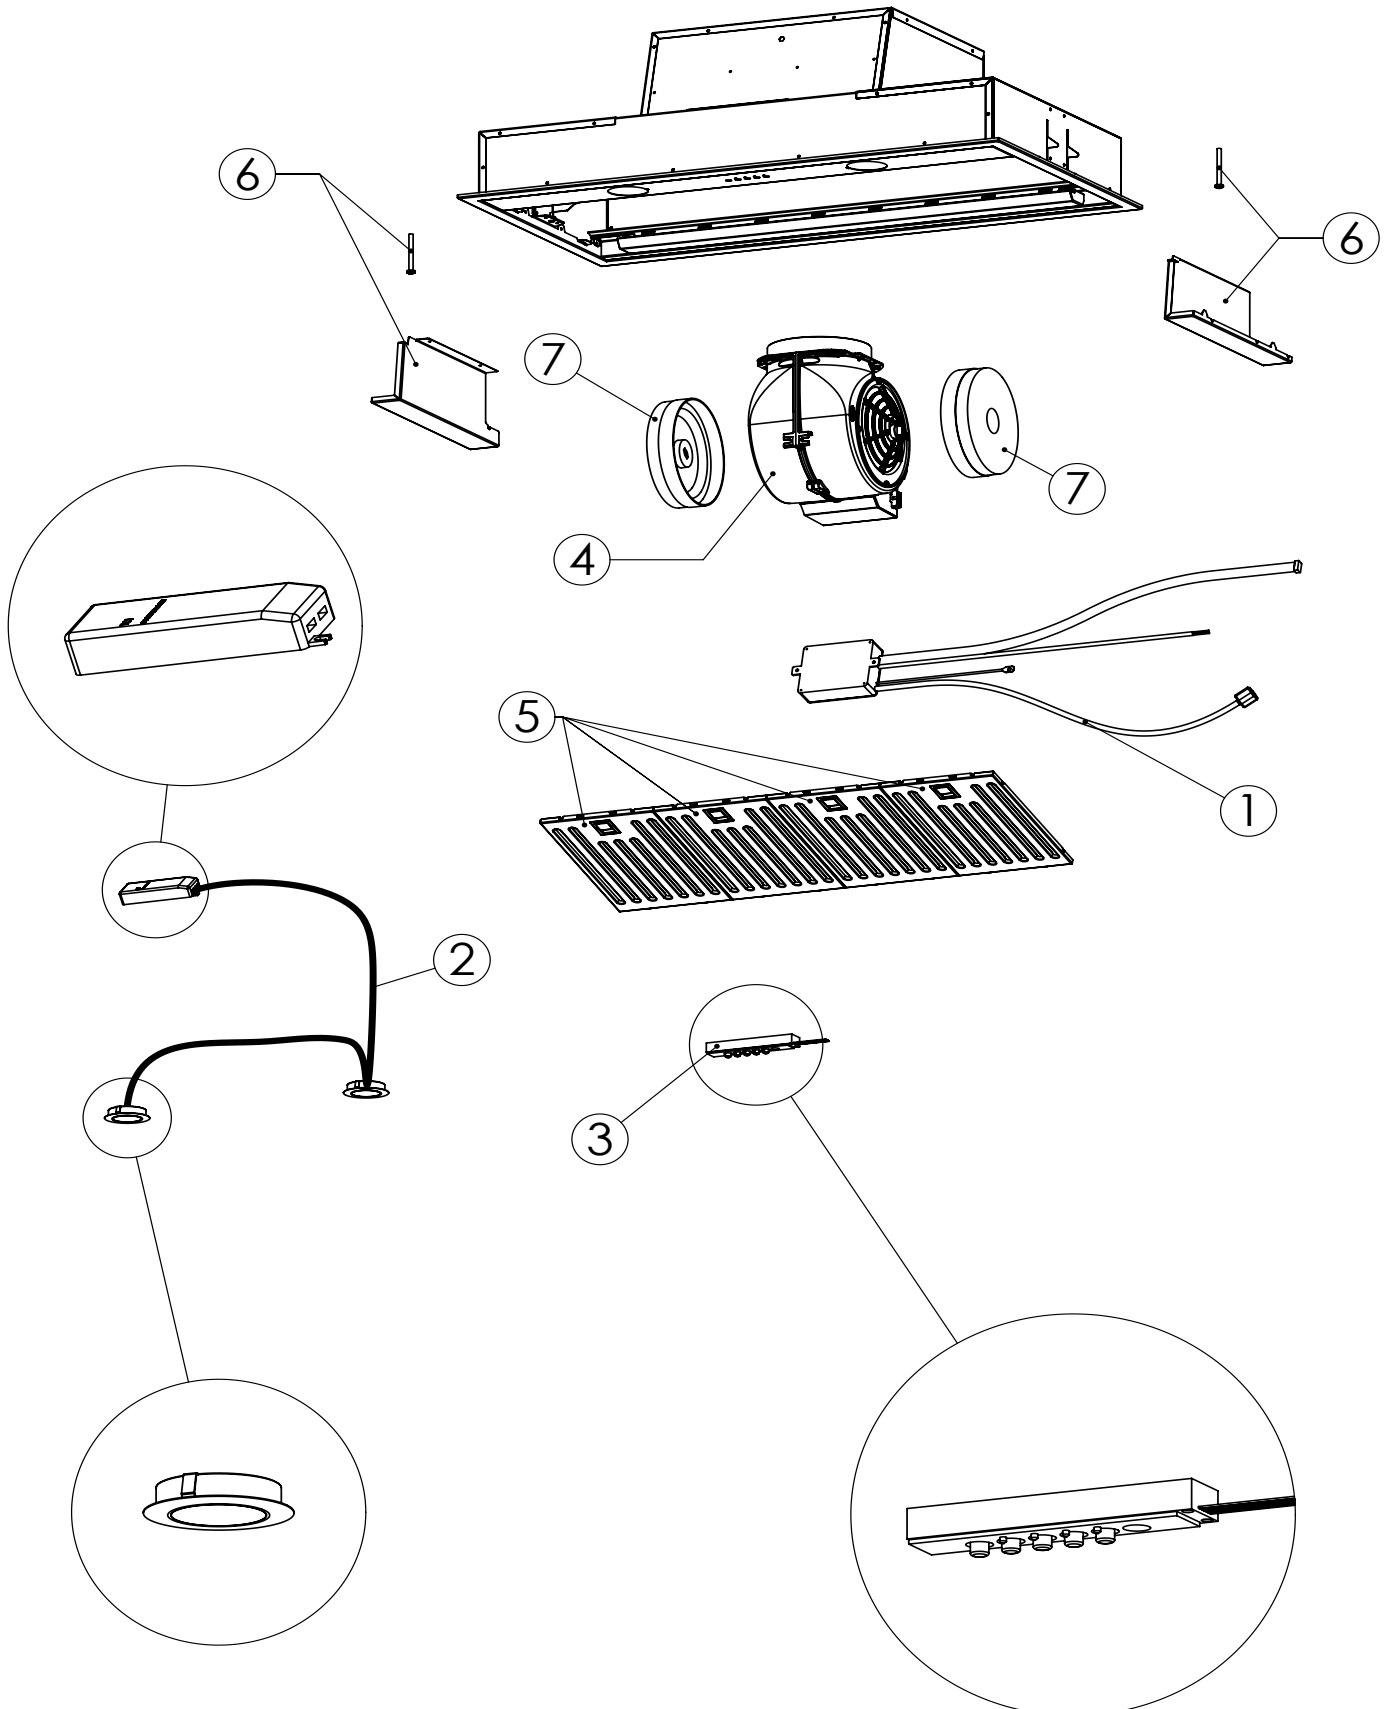

# Exploded view

Model:	<b>LIBERTA</b>
Code:	<b>3944301</b>

# Spare part list

Model:	<b>LIBERTA</b>
Code:	<b>3944301</b>

Ref.	Code	Description	Q.ty		Validity	
					From	To
			28in	34in	(year/week)	(year/week)
1	R2223862	MAIN WIRING	1	1	19/27	
2	R01246	LIGHTING KIT 2 LEDS Ø58	1	1	19/27	
3	R224137	CONTROLS	1	1	19/27	
4	R211087	ASPIRATOR	1	1	19/27	
5	R2581521	BUFFLE METAL FILTER	3	4	19/27	
6	R01257	FIXING KIT	1	1	19/27	
7	0050U010UL	CARBON FILTER KIT	1	1	19/27	

# Electrical diagram

Model:	<b>LIBERTA</b>
Code:	<b>3944301</b>

Validity	
From	To
19/27	

Drawing No.	901.178.2
-------------	-----------