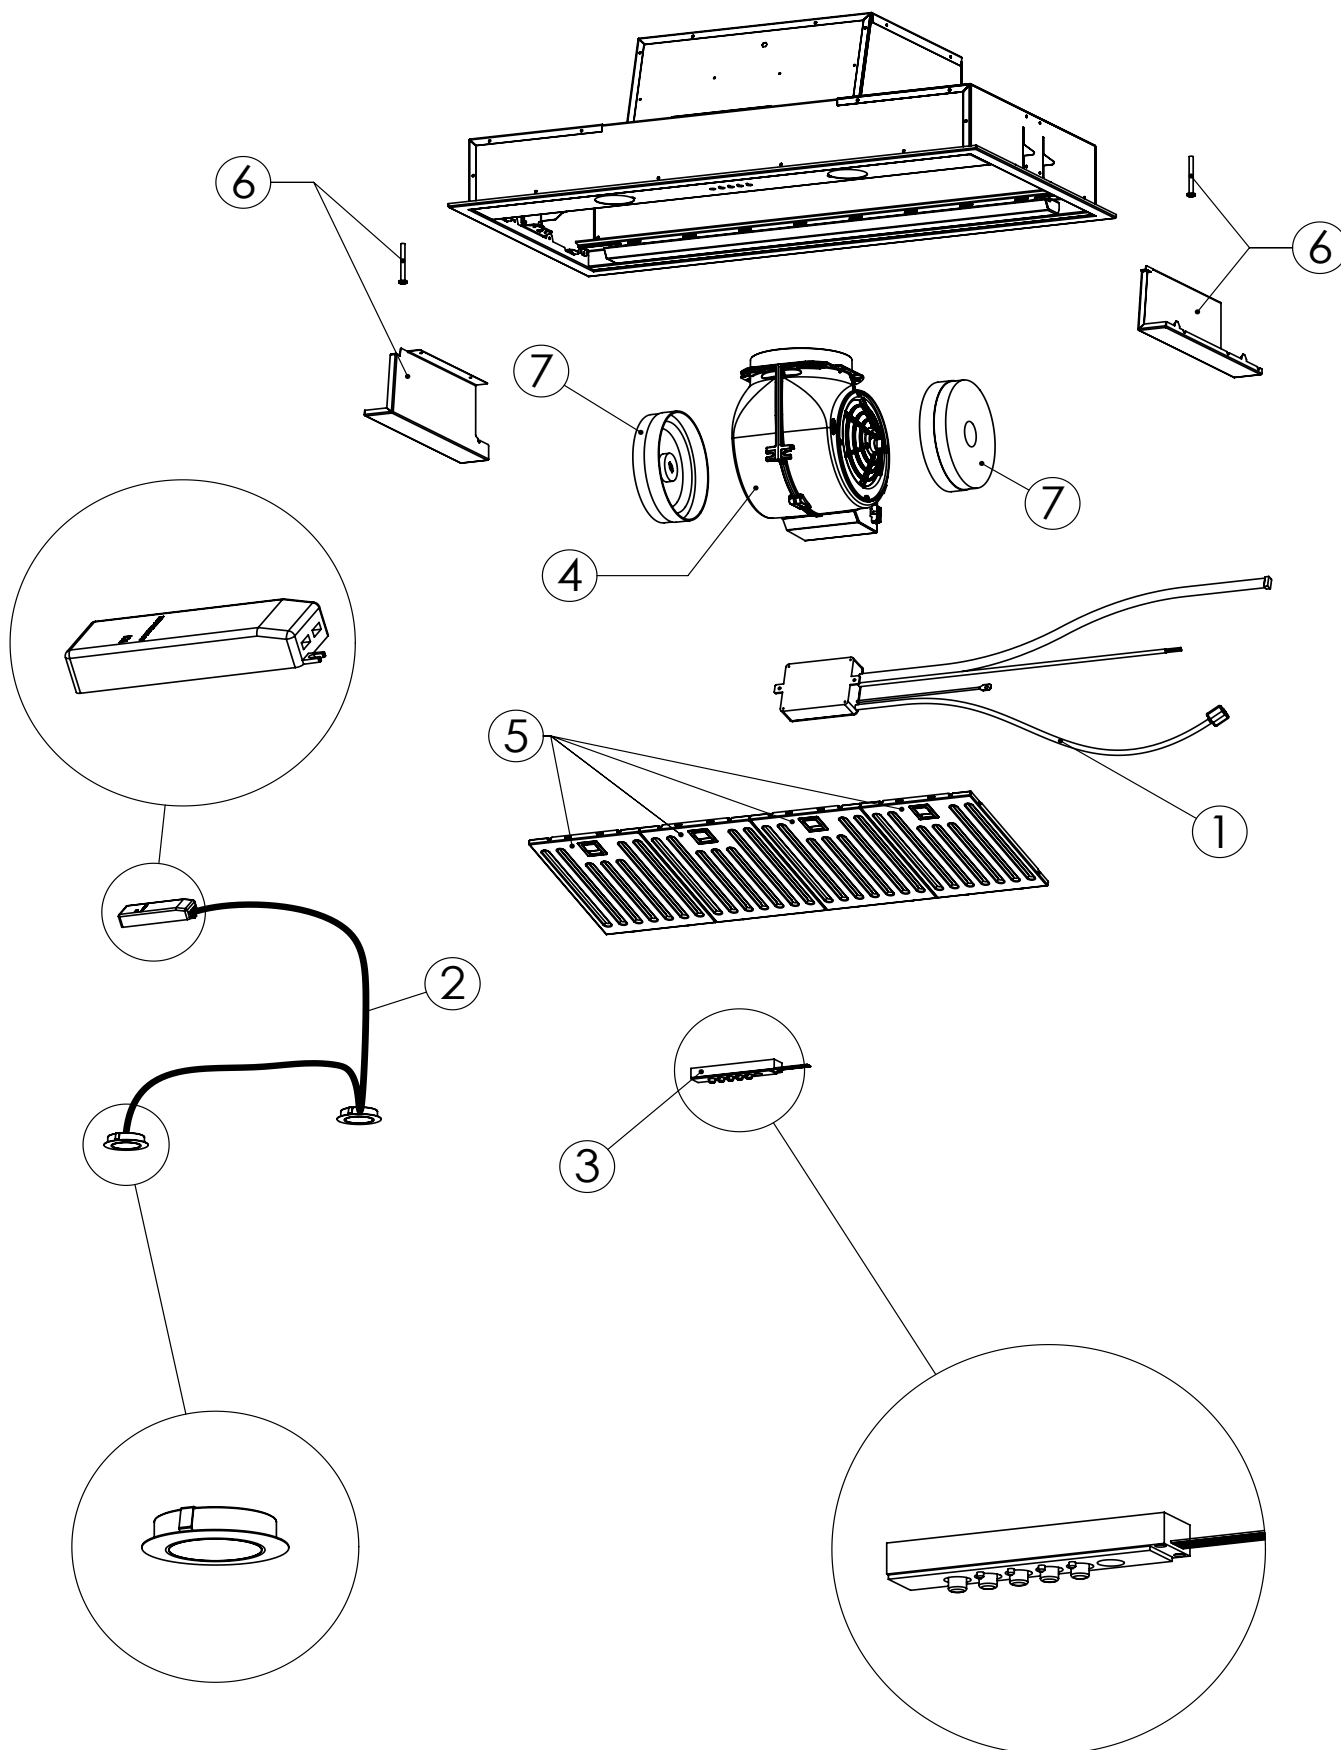

Exploded view

Model:	LUCCA
Code:	3944291

Spare part list

Model:	LUCCA
Code:	3944291

Ref.	Code	Description	Q.ty			Validity	
			30in	36in	40in	From	To
						(year/week)	(year/week)
1	R2223862	MAIN WIRING	1	1	1	19/27	
2	R01246	LIGHTING KIT Ø58	1			19/27	
	R01247			1	1	19/27	
3	R224137	CONTROLS	1	1	1	19/27	
4	R211087	ASPIRATOR	1	1	1	19/27	
5	R258164	METAL FILTER	2			19/27	
	R2581471			3	3	19/27	
6	R291115	FIXING KIT	1	1	1	19/27	
7	0050U010UL	CARBON FILTER KIT	1	1	1	19/27	

Electrical diagram

Model:	LUCCA
Code:	3944291

Validity	
From	To
19/27	

Drawing No.	901.178.2
-------------	-----------