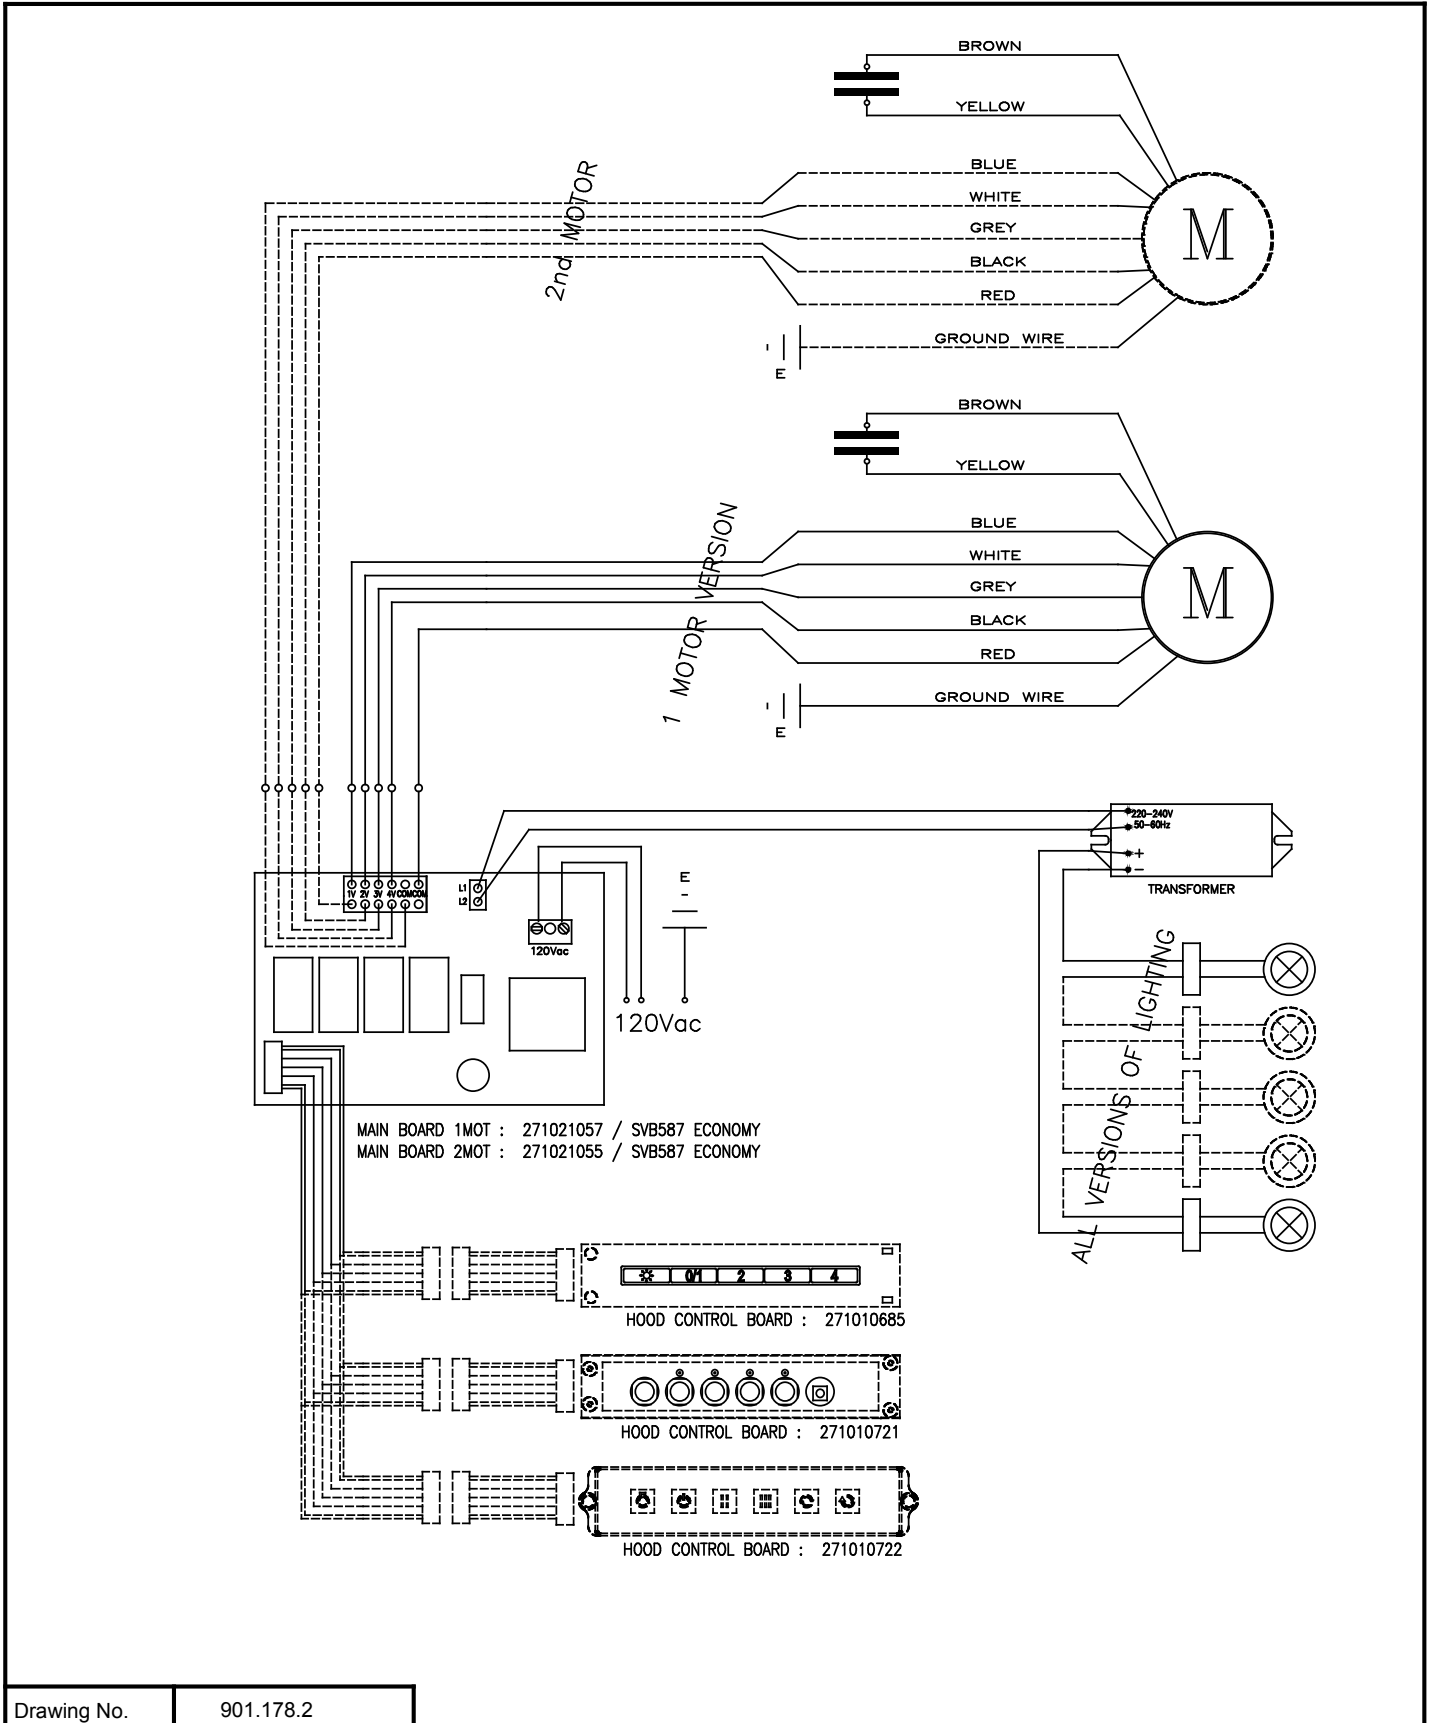

Exploded view

Model:	LUCCA
Code:	3944291

Spare part list

Model:	LUCCA
Code:	3944291

Ref.	Code	Description	Q.ty			Validity	
			30in	36in	40in	From	To
						(year/week)	(year/week)
1	R2223862	MAIN WIRING	1	1	1	19/27	
2	R01246	LIGHTING KIT Ø58	1			19/27	
	R01247			1	1	19/27	
3	R224137	CONTROLS	1	1	1	19/27	
4	R211087	ASPIRATOR	1	1	1	19/27	
5	R258164	METAL FILTER	2			19/27	
	R2581471			3	3	19/27	
6	R291115	FIXING KIT	1	1	1	19/27	
7	0050U010UL	CARBON FILTER KIT	1	1	1	19/27	

Electrical diagram

Model:	LUCCA
Code:	3944291

Validity	
From	To
19/27	

Drawing No.	901.178.2
-------------	-----------