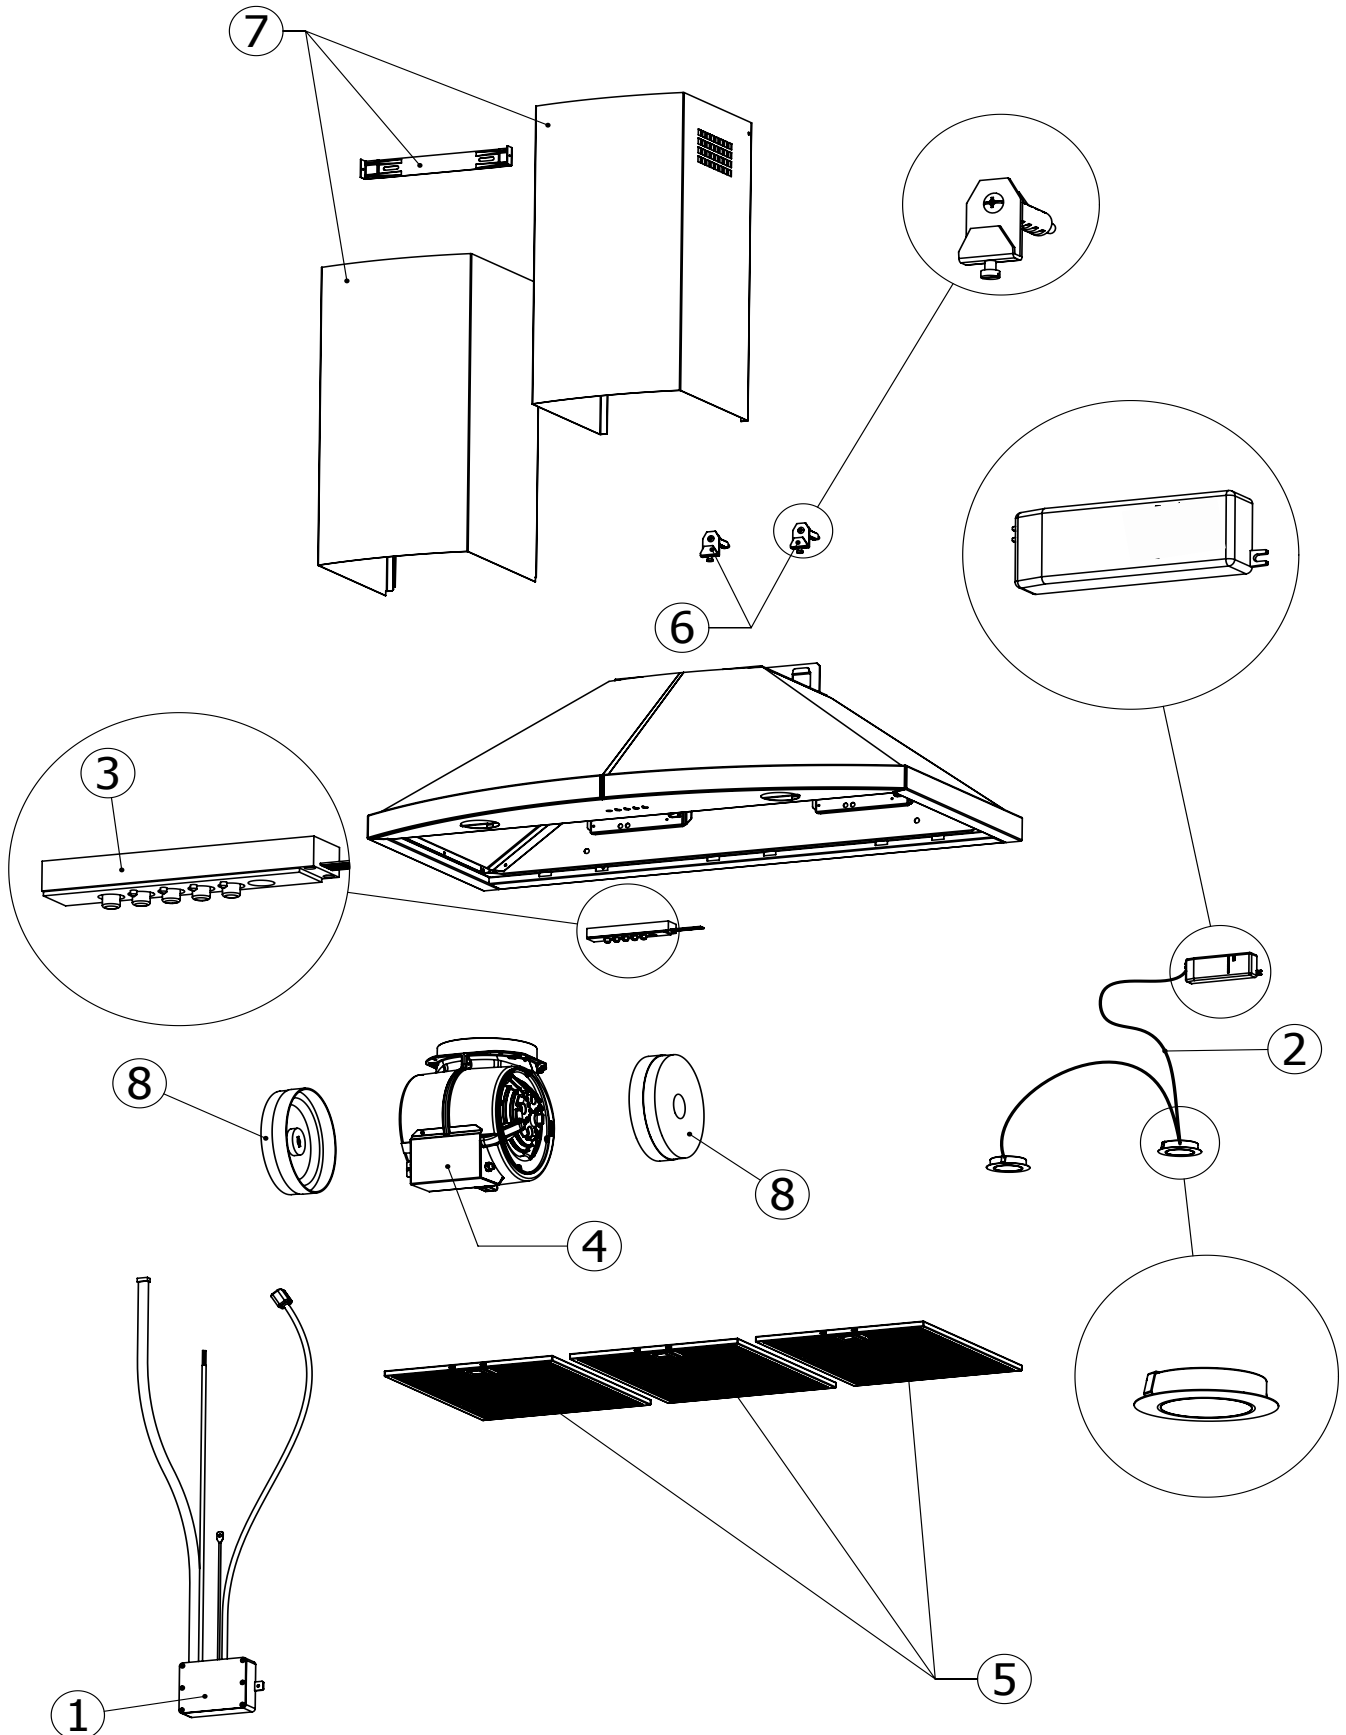

Exploded view

Model:	TEGA
Code:	3944211

Spare part list

Model:	TEGA
Code:	3944211

Ref.	Code	Description	Q.ty		Validity	
					From	To
			30in	90cm	(year/week)	(year/week)
1	R2223862	MAIN WIRING	1	1	19/27	
2	R01246	LIGHTING KIT 2 LEDS Ø58	1	1	19/27	
3	R224137	CONTROLS	1	1	19/27	
4	R211087	ASPIRATOR	1	1	19/27	
5	R258164	METAL FILTER	2		19/27	
	R2581471			3	19/27	
6	R291117	FIXING KIT	1	1	19/27	
7	R01233	CHIMNEYS KIT	1	1	19/27	
8	0050U010UL	CARBON FILTER KIT	1	1	19/27	

Electrical diagram

Model:	TEGA
Code:	3944211

Validity	
From	To
YY/WW	

Drawing No.	901.178.2
-------------	-----------