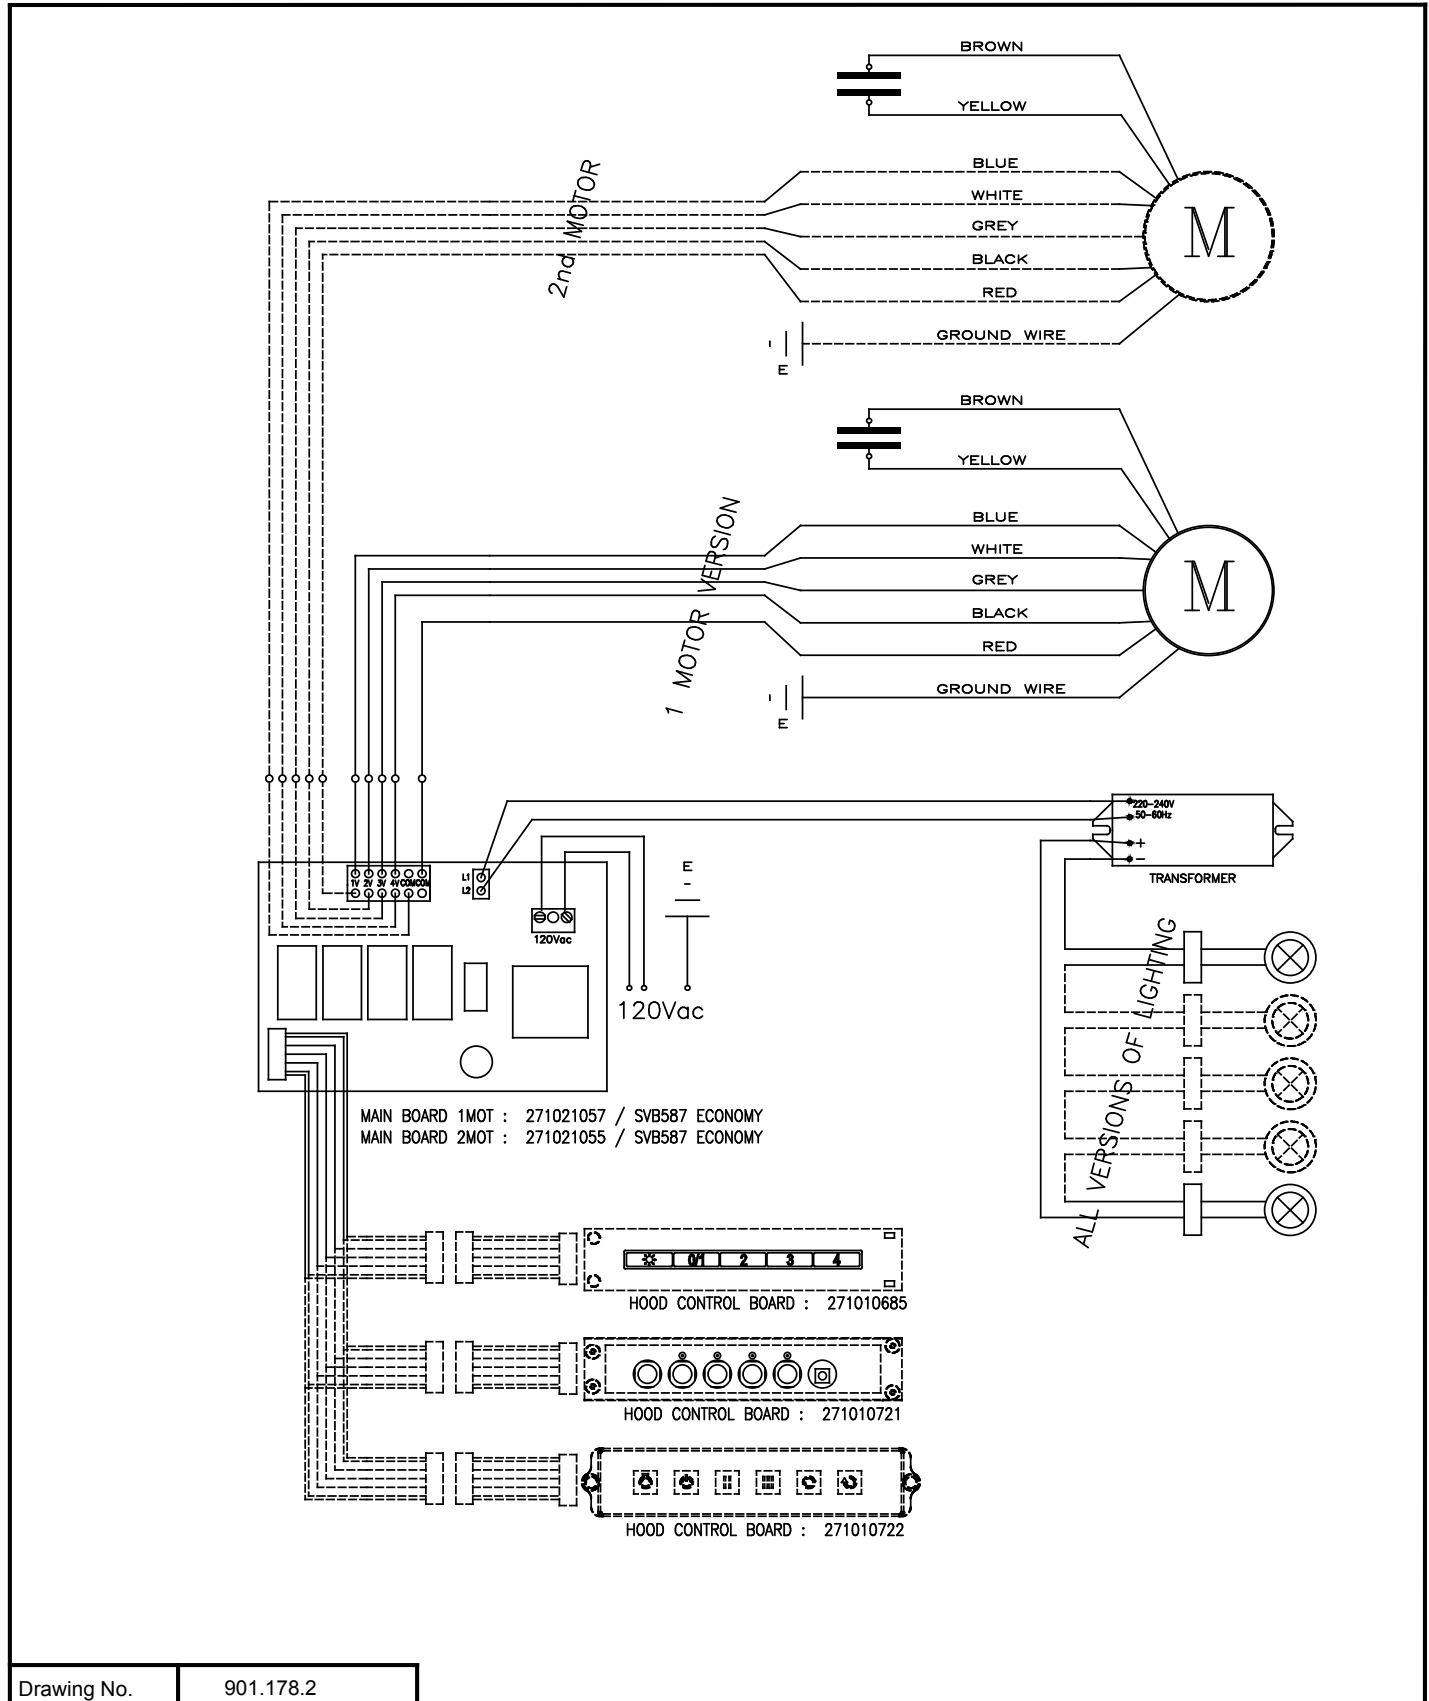

Exploded view

Model:	TEGA
Code:	3944211

Spare part list

Model:	TEGA
Code:	3944211

Ref.	Code	Description	Q.ty		Validity	
					From	To
			30in	90cm	(year/week)	(year/week)
1	R2223862	MAIN WIRING	1	1	19/27	
2	R01246	LIGHTING KIT 2 LEDS Ø58	1	1	19/27	
3	R224137	CONTROLS	1	1	19/27	
4	R211087	ASPIRATOR	1	1	19/27	
5	R258164	METAL FILTER	2		19/27	
	R2581471			3	19/27	
6	R291117	FIXING KIT	1	1	19/27	
7	R01233	CHIMNEYS KIT	1	1	19/27	
8	0050U010UL	CARBON FILTER KIT	1	1	19/27	

Electrical diagram

Model:	TEGA
Code:	3944211

Validity	
From	To
YY/WW	

Drawing No.	901.178.2
-------------	-----------